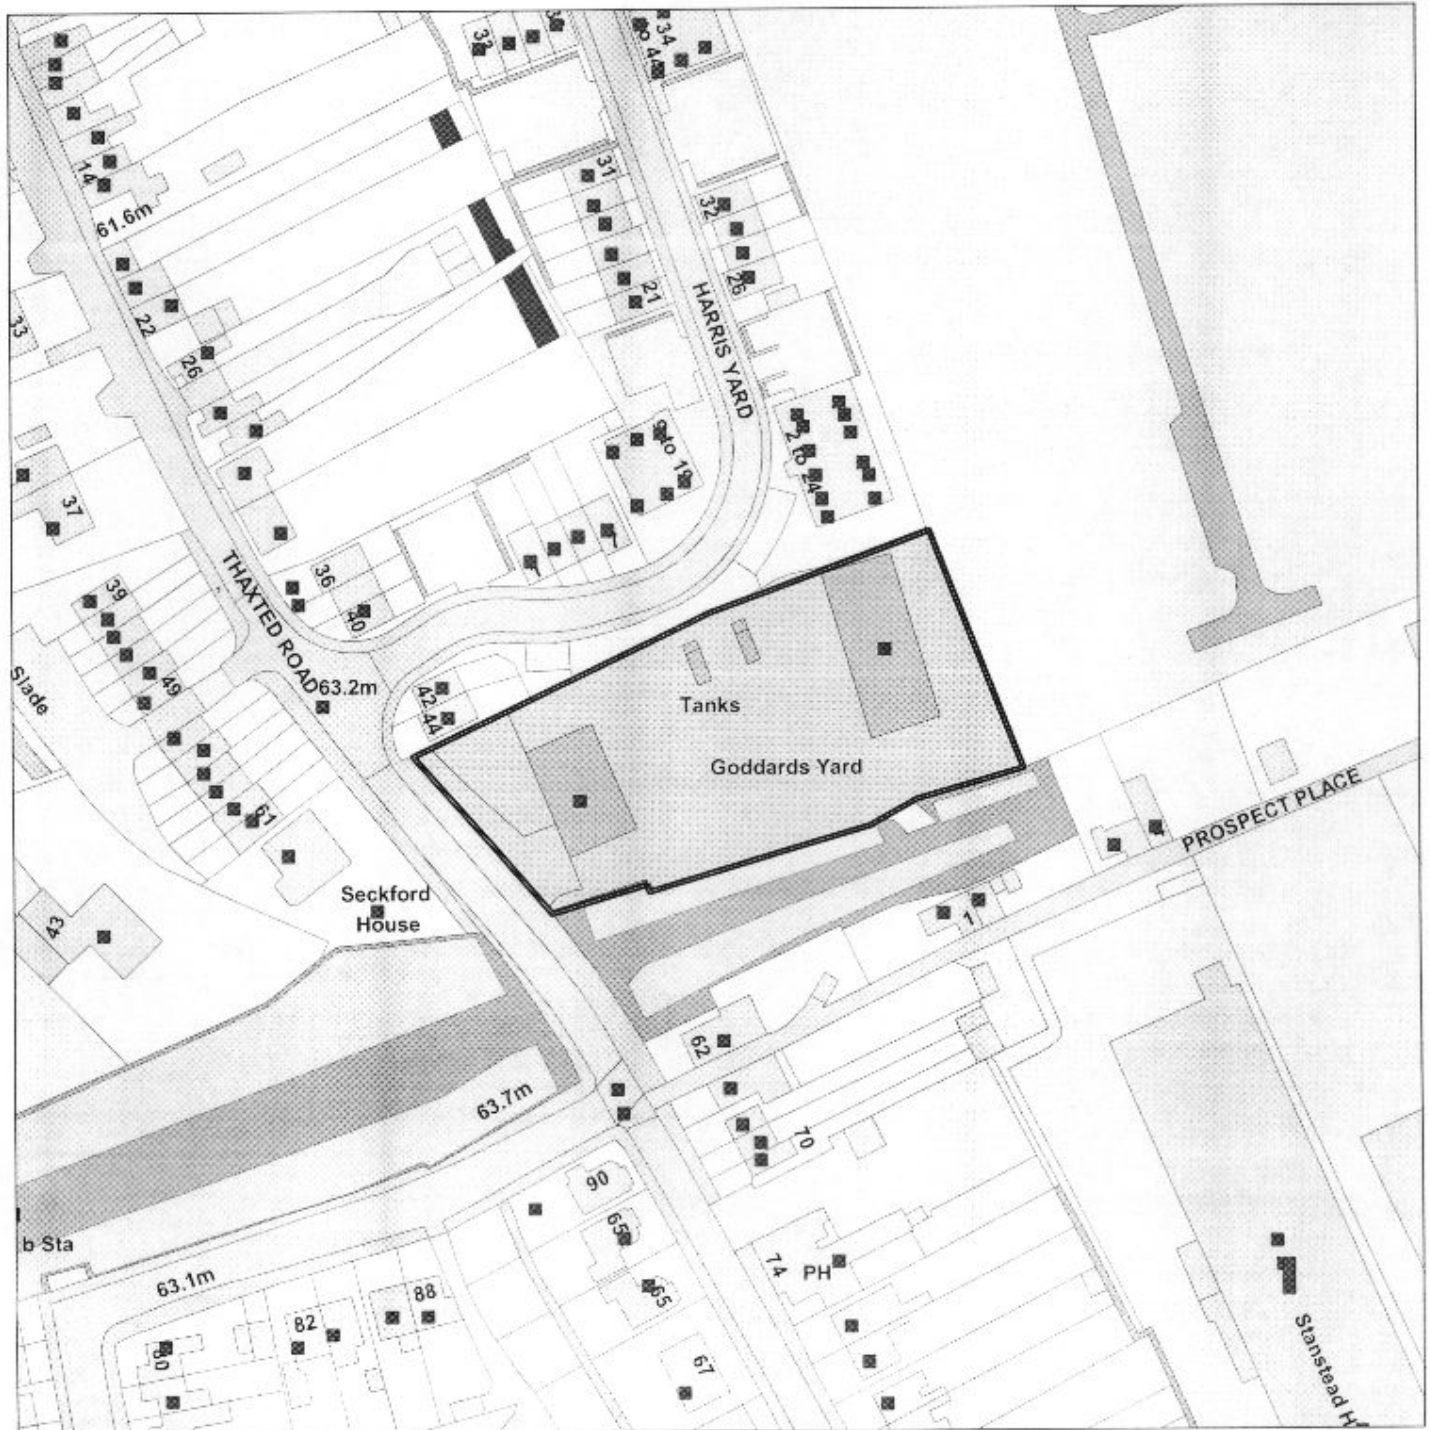

UTT/12/0669/FUL

Goddards Yard, Thaxted Road, Saffron Walden

Scale : 1:1250

Reproduced from the Ordnance Survey map with the permission of the Controller of Her Majesty's Stationery Office © Crown Copyright 2000.

Unauthorised reproduction infringes Crown Copyright and may lead to prosecution or civil proceedings.

Produced using ESRI (UK)'s MapExplorer 2.0 - <http://www.esriuk.com>

Organisation	UTTLESFORD DISTRICT COUNCIL
Department	PLANNING
Comments	
Date	21 May 2013
SLA Number	100018688 (2007)